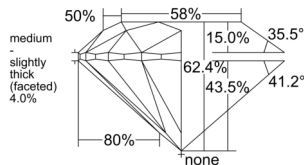

GIA®

FACSIMILE

GIA REPORT

7556297668

Verify this report at GIA.edu

GIA NATURAL DIAMOND DOSSIER®

May 21, 2026
GIA Report Number 7556297668
Shape and Cutting Style ..... Round Brilliant
Measurements ..... 5.29 - 5.32 x 3.31 mm

GRADING RESULTS

Carat Weight ..... 0.58 carat
Color Grade ..... G
Clarity Grade VS2
Cut Grade ..... Excellent

ADDITIONAL GRADING INFORMATION

Polish ..... Excellent
Symmetry ..... Excellent
Fluorescence ..... None
Clarity Characteristics ..... Cloud
Inscription(s): GIA 7556297668

PROPORTIONS

GRADING SCALES

GIA COLOR SCALE

COLOREDNESS	D
	E
	F
	G
	H
	I
	J
NEAR COLORLESS	K
	L
Faint	M
	N
	O
	P
Very Light	Q
	R
	S
	T
	U
	V
Light	W
	X
	Y
	Z

GIA CLARITY SCALE

FLAWLESS	INTERNAL FLAWLESS	EXCELLENT	
VERY VERY SLIGHTLY INCLUDED	VVS₁	VERY GOOD	
	VVS₂		
VERY SLIGHTLY INCLUDED	VS₁	GOOD	
	VS₂		
SLIGHTLY INCLUDED	SI₁	FAIR	
	SI₂		
INCLUDED	I₁	POOR	
	I₂		
	I₃