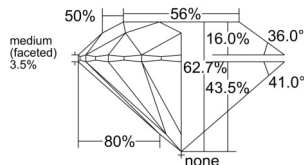

GIA®

FACSIMILE

GIA REPORT 7556297282

Verify this report at GIA.edu

GIA NATURAL DIAMOND DOSSIER®

May 19, 2026
GIA Report Number 7556297282
Shape and Cutting Style ..... Round Brilliant
Measurements ..... 5.07 - 5.08 x 3.18 mm

GRADING RESULTS

Carat Weight ..... 0.50 carat
Color Grade ..... G
Clarity Grade S11
Cut Grade ..... Excellent

ADDITIONAL GRADING INFORMATION

Polish ..... Excellent
Symmetry ..... Excellent
Fluorescence ..... None
Clarity Characteristics ..... Cloud
Inscription(s): GIA 7556297282

PROPORTIONS

Profile to actual proportions

GRADING SCALES

GIA
COLOR
SCALE

COLOURESS	D
	E
	F
	G
	H
	I
	J
NEAR COLOURESS	K
	L
FAIN	M
	N
	O
	P
	Q
VERY LIGHT	R
	S
	T
	U
	V
	W
	X
	Y
LIGHT	Z

GIA
CLARITY
SCALE

	FLAWLESS
	INTERNALLY FLAWLESS
VERY VERY SLIGHTLY INCLUDED	VVS₁
	VVS₂
VERY SLIGHTLY INCLUDED	VS₁
	VS₂
SLIGHTLY INCLUDED	S1₁
	S1₂
INCLUDED	I₁
	I₂
	I₃

GIA
CUT
SCALE

	EXCELLENT
	VERY GOOD
	GOOD
	FAIR
	POOR