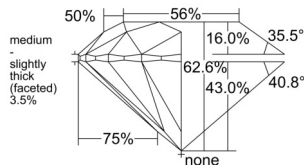

GIA®

FACSIMILE

GIA REPORT

7556289651

Verify this report at GIA.edu

GIA NATURAL DIAMOND DOSSIER®

May 19, 2026
GIA Report Number 7556289651
Shape and Cutting Style ..... Round Brilliant
Measurements ..... 5.42 - 5.46 x 3.40 mm

GRADING RESULTS

Carat Weight ..... 0.62 carat
Color Grade ..... H
Clarity Grade VS2
Cut Grade ..... Excellent

ADDITIONAL GRADING INFORMATION

Polish ..... Excellent
Symmetry ..... Excellent
Fluorescence ..... None
Clarity Characteristics ..... Crystal
Inscription(s): GIA 7556289651

PROPORTIONS

Profile to actual proportions