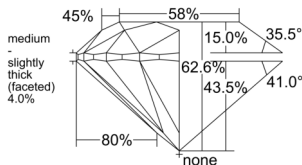

GIA®

FACSIMILE

GIA REPORT

7556287658

Verify this report at GIA.edu

GIA NATURAL DIAMOND DOSSIER®

May 19, 2026
GIA Report Number 7556287658
Shape and Cutting Style ..... Round Brilliant
Measurements ..... 5.38 - 5.42 x 3.38 mm

GRADING RESULTS

Carat Weight ..... 0.61 carat
Color Grade ..... F
Clarity Grade VS1
Cut Grade ..... Excellent

ADDITIONAL GRADING INFORMATION

Polish ..... Excellent
Symmetry ..... Excellent
Fluorescence ..... None
Clarity Characteristics ..... Cloud, Pinpoint
Inscription(s): GIA 7556287658

PROPORTIONS

Profile to actual proportions

GRADING SCALES

GIA COLOR SCALE

COLORLESS	D
	E
	F
	G
	H
	I
	J
NEAR COLORLESS	K
	L
Faint	M
	N
	O
	P
Very Light	Q
	R
	S
	T
	U
	V
Light	W
	X
	Y
	Z

GIA CLARITY SCALE

FLAWLESS	INTERNAL FLAWLESS	
		FLAWLESS
VERY VERY SLIGHTLY INCLUDED	VVS₁	
	VVS₂	
VERY SLIGHTLY INCLUDED	VS₁	
	VS₂	
SLIGHTLY INCLUDED	SI₁	
	SI₂	
INCLUDED	I₁	
	I₂	
	I₃	

GIA CUT SCALE

EXCELLENT
VERY GOOD
GOOD
FAIR
POOR