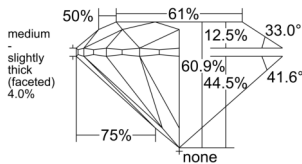

GIA®

FACSIMILE

GIA REPORT 7556274301

Verify this report at GIA.edu

GIA NATURAL DIAMOND DOSSIER®

May 16, 2026
GIA Report Number 7556274301
Shape and Cutting Style ..... Round Brilliant
Measurements ..... 5.24 - 5.28 x 3.21 mm

GRADING RESULTS

Carat Weight ..... 0.54 carat
Color Grade ..... F
Clarity Grade S11
Cut Grade ..... Excellent

ADDITIONAL GRADING INFORMATION

Polish ..... Excellent
Symmetry ..... Excellent
Fluorescence ..... Faint
Clarity Characteristics ..... Cloud, Crystal
Inscription(s): GIA 7556274301

PROPORTIONS

Profile to actual proportions

GRADING SCALES

GIA COLOR SCALE

COLORLESS	D
	E
	F
	G
	H
	I
	J
NEAR COLORLESS	K
	L
FAIN	M
	N
	O
	P
	Q
VERY LIGHT	R
	S
	T
	U
	V
	W
	X
	Y
LIGHT	Z

GIA CLARITY SCALE

	FLAWLESS
	INTERNALLY FLAWLESS
VERY VERY SLIGHTLY INCLUDED	VVS₁
	VVS₂
VERY SLIGHTLY INCLUDED	VS₁
	VS₂
SLIGHTLY INCLUDED	S1₁
	S1₂
	I₁
	I₂
INCLUDED	I₃

GIA CUT SCALE

	EXCELLENT
	VERY GOOD
	GOOD
	FAIR
	POOR