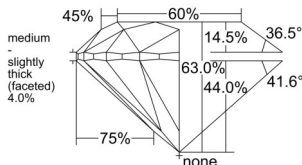

GIA®

FACSIMILE

GIA REPORT

7556274143

Verify this report at GIA.edu

GIA NATURAL DIAMOND DOSSIER®

May 19, 2026
GIA Report Number 7556274143
Shape and Cutting Style ..... Round Brilliant
Measurements ..... 5.34 - 5.36 x 3.37 mm

GRADING RESULTS

Carat Weight ..... 0.60 carat
Color Grade ..... J
Clarity Grade VS1
Cut Grade ..... Good

ADDITIONAL GRADING INFORMATION

Polish ..... Excellent
Symmetry ..... Excellent
Fluorescence ..... None
Clarity Characteristics..... Crystal, Needle, Pinpoint, Cloud
Inscription(s): GIA 7556274143

PROPORTIONS

Profile to actual proportions