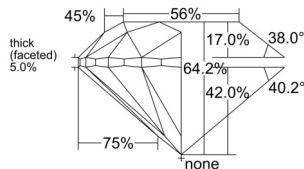

GIA®

FACSIMILE

GIA REPORT 7556273919

Verify this report at GIA.edu

GIA NATURAL DIAMOND DOSSIER®

May 19, 2026
GIA Report Number 7556273919
Shape and Cutting Style ..... Round Brilliant
Measurements ..... 6.00 - 6.05 x 3.87 mm

GRADING RESULTS

Carat Weight ..... 0.90 carat
Color Grade ..... M
Clarity Grade VS1
Cut Grade ..... Very Good

ADDITIONAL GRADING INFORMATION

Polish ..... Excellent
Symmetry ..... Excellent
Fluorescence ..... Faint
Clarity Characteristics..... Crystal, Feather, Pinpoint
Inscription(s): GIA 7556273919

PROPORTIONS

Profile to actual proportions

GRADING SCALES

GIA COLOR SCALE

COLORLESS	D
	E
	F
	G
	H
	I
	J
NEAR COLORLESS	K
	L
FAIN	M
	N
	O
	P
VERY LIGHT	Q
	R
	S
	T
	U
	V
LIGHT	W
	X
	Y
	Z

GIA CLARITY SCALE

FLAWLESS	VERY VERY SLIGHTLY INCLUDED	VVS₁	
			VVS₂
INTERNALLY FLAWLESS	VERY SLIGHTLY INCLUDED	VS₁	
		VS₂	
SLIGHTLY INCLUDED	INCLUDED	SI₁	
		SI₂	
INCLUDED		I₁	
		I₂	
		I₃	

GIA CUT SCALE

EXCELLENT
VERY GOOD
GOOD
FAIR
POOR