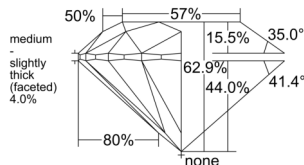

GIA®

FACSIMILE

GIA REPORT

7556263176

Verify this report at GIA.edu

GIA NATURAL DIAMOND DOSSIER®

May 16, 2026
GIA Report Number 7556263176
Shape and Cutting Style ..... Round Brilliant
Measurements ..... 5.45 - 5.48 x 3.44 mm

GRADING RESULTS

Carat Weight ..... 0.63 carat
Color Grade ..... K
Clarity Grade VVS1
Cut Grade ..... Excellent

ADDITIONAL GRADING INFORMATION

Polish ..... Excellent
Symmetry ..... Excellent
Fluorescence ..... Medium Blue
Clarity Characteristics..... Cloud, Pinpoint, Feather, Surface
Graining

Inscription(s): GIA 7556263176

PROPORTIONS

Profile to actual proportions

GRADING SCALES

GIA COLOR SCALE

COLOURLESS	D
	E
	F
	G
	H
	I
	J
NEAR COLOURLESS	K
	L
Faint	M
	N
	O
	P
Very Light	Q
	R
	S
	T
	U
	V
	W
	X
	Y
Light	Z

GIA CLARITY SCALE

FLAWLESS	FLAWLESS		
		EXCELLENT	
INTERNALLY FLAWLESS	VVS₁	VERY GOOD	
			VVS₂
VERY SLIGHTLY INCLUDED	VS₁	GOOD	
	VS₂		
SLIGHTLY INCLUDED	SI₁	FAIR	
	SI₂		
INCLUDED	I₁	POOR	
	I₂		
	I₃		

GIA CUT SCALE

EXCELLENT
VERY GOOD
GOOD
FAIR
POOR