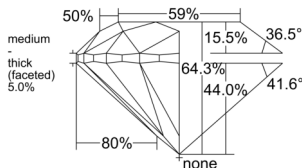

GIA®

FACSIMILE

GIA REPORT

7556255826

Verify this report at GIA.edu

GIA NATURAL DIAMOND DOSSIER®

May 16, 2026
GIA Report Number 7556255826
Shape and Cutting Style ..... Round Brilliant
Measurements ..... 4.62 - 4.65 x 2.98 mm

GRADING RESULTS

Carat Weight ..... 0.40 carat
Color Grade I
Clarity Grade VS1
Cut Grade ..... Very Good

ADDITIONAL GRADING INFORMATION

Polish ..... Excellent
Symmetry ..... Excellent
Fluorescence ..... None
Clarity Characteristics ..... Cloud, Pinpoint
Inscription(s): GIA 7556255826

PROPORTIONS

Profile to actual proportions

GRADING SCALES

GIA COLOR SCALE

COLORLESS	D
	E
	F
	G
	H
	I
	J
NEAR COLORLESS	K
	L
FAIN	M
	N
	O
	P
VERY LIGHT	Q
	R
	S
	T
	U
	V
LIGHT	W
	X
	Y
	Z

GIA CLARITY SCALE

FLAWLESS	VERY VERY SLIGHTLY INCLUDED	VS₁	VS₂	VS₁	VS₂	SI₁	SI₂	I₁	I₂	I₃		
											FLAWLESS	INTERNALLY FLAWLESS

GIA CUT SCALE

EXCELLENT
VERY GOOD
GOOD
FAIR
POOR