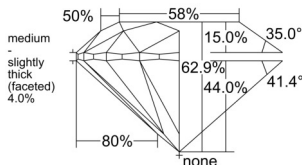

GIA®

FACSIMILE

GIA REPORT

7556253481

Verify this report at GIA.edu

GIA NATURAL DIAMOND DOSSIER®

May 15, 2026
GIA Report Number 7556253481
Shape and Cutting Style ..... Round Brilliant
Measurements ..... 5.22 - 5.25 x 3.29 mm

GRADING RESULTS

Carat Weight ..... 0.56 carat
Color Grade I
Clarity Grade VS2
Cut Grade ..... Excellent

ADDITIONAL GRADING INFORMATION

Polish ..... Excellent
Symmetry ..... Excellent
Fluorescence ..... None
Clarity Characteristics ..... Cloud, Crystal
Inscription(s): GIA 7556253481

PROPORTIONS

Profile to actual proportions

GRADING SCALES

GIA COLOR SCALE

COLORED	D
	E
	F
	G
	H
	I
	J
NEAR COLORLESS	K
	L
FAIN	M
	N
	O
	P
VERY LIGHT	Q
	R
	S
	T
	U
	V
	W
	X
	Y
LIGHT	Z

GIA CLARITY SCALE

FLAWLESS	FLAWLESS		
		EXCELLENT	
INTERNALLY FLAWLESS	VVS₁		
		VERY GOOD	
VVS₂	VS₁		
		GOOD	
VS₂	SI₁		
		SI₂	
I₁	FAIR		
		I₂	POOR
I₃			

GIA CUT SCALE

EXCELLENT
VERY GOOD
GOOD
FAIR
POOR