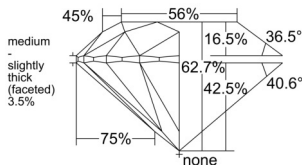

GIA®

FACSIMILE

GIA REPORT

7556253181

Verify this report at GIA.edu

GIA NATURAL DIAMOND DOSSIER®

May 16, 2026
GIA Report Number 7556253181
Shape and Cutting Style ..... Round Brilliant
Measurements ..... 5.05 - 5.08 x 3.18 mm

GRADING RESULTS

Carat Weight ..... 0.50 carat
Color Grade ..... M
Clarity Grade VVS2
Cut Grade ..... Excellent

ADDITIONAL GRADING INFORMATION

Polish ..... Excellent
Symmetry ..... Excellent
Fluorescence ..... Faint
Clarity Characteristics ..... Cloud
Inscription(s): GIA 7556253181

PROPORTIONS

Profile to actual proportions