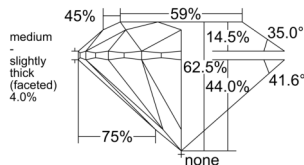

GIA®

FACSIMILE

GIA REPORT

7556243581

Verify this report at GIA.edu

GIA NATURAL DIAMOND DOSSIER®

May 14, 2026
GIA Report Number 7556243581
Shape and Cutting Style ..... Round Brilliant
Measurements ..... 5.05 - 5.08 x 3.17 mm

GRADING RESULTS

Carat Weight ..... 0.50 carat
Color Grade I
Clarity Grade VVS1
Cut Grade ..... Excellent

ADDITIONAL GRADING INFORMATION

Polish ..... Excellent
Symmetry ..... Excellent
Fluorescence ..... None
Clarity Characteristics ..... Feather
Inscription(s): GIA 7556243581

PROPORTIONS

Profile to actual proportions

GRADING SCALES

GIA COLOR SCALE

COLOREST	D
	E
	F
	G
	H
	I
	J
NEAR COLOREST	K
	L
FANT	M
	N
	O
	P
	Q
VERY LIGHT	R
	S
	T
	U
	V
	W
	X
	Y
LIGHT	Z

GIA CLARITY SCALE

FLAWLESS	VERY VERY SLIGHTLY INCLUDED	VS₁	VS₂	VS₁	VS₂	SI₁	SI₂	I₁	I₂	I₃	
											FLAWLESS
INTERNALLY FLAWLESS	VERY SLIGHTLY INCLUDED	VVS₁	VVS₂	VS₁	VS₂	SI₁	SI₂	I₁	I₂	I₃	

GIA CUT SCALE

EXCELLENT
VERY GOOD
GOOD
FAIR
POOR