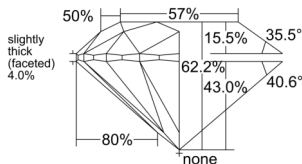

GIA®

FACSIMILE

GIA REPORT 7556239969

Verify this report at GIA.edu

GIA NATURAL DIAMOND DOSSIER®

May 12, 2026
GIA Report Number 7556239969
Shape and Cutting Style ..... Round Brilliant
Measurements ..... 5.07 - 5.11 x 3.17 mm

GRADING RESULTS

Carat Weight ..... 0.51 carat
Color Grade ..... H
Clarity Grade VS1
Cut Grade ..... Excellent

ADDITIONAL GRADING INFORMATION

Polish ..... Excellent
Symmetry ..... Excellent
Fluorescence ..... Medium Blue
Clarity Characteristics..... Cloud, Needle, Pinpoint
Inscription(s): GIA 7556239969

PROPORTIONS

Profile to actual proportions