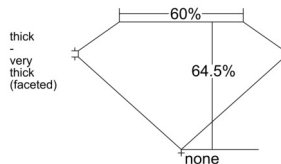

GIA®

FACSIMILE

GIA REPORT

7556235882

Verify this report at GIA.edu

GIA NATURAL DIAMOND DOSSIER®

May 14, 2026
GIA Report Number 7556235882
Shape and Cutting Style ..... Pear Brilliant
Measurements ..... 7.20 x 4.58 x 2.95 mm

GRADING RESULTS

Carat Weight ..... 0.60 carat
Color Grade ..... F
Clarity Grade ..... Internally Flawless

ADDITIONAL GRADING INFORMATION

Polish ..... Excellent
Symmetry ..... Very Good
Fluorescence ..... Medium Blue
Clarity Characteristics..... Minor Details of Polish
Inscription(s): GIA 7556235882

PROPORTIONS

Profile not to actual proportions

GRADING SCALES

GIA COLOR SCALE		GIA CLARITY SCALE			
COLORLESS	D	VERY VERY SLIGHTLY INCLUDED	FLAWLESS		
	E		INTERNALLY FLAWLESS		
	F	VERY SLIGHTLY INCLUDED	VVS₁		
	G		VVS₂		
	H		VS₁		
	NEAR COLORLESS	I	SLIGHTLY INCLUDED	VS₂	
		J		SI₁	
		FAINT	K	INCLUDED	SI₂
			L		I₁
			M		I₂
VERT LIGHT	N	LIGHT	I₃		
	O				
	P				
	Q				
	R