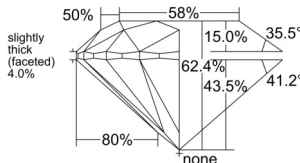

GIA®

FACSIMILE

GIA REPORT

7556235498

Verify this report at GIA.edu

GIA NATURAL DIAMOND DOSSIER®

May 12, 2026
GIA Report Number 7556235498
Shape and Cutting Style ..... Round Brilliant
Measurements ..... 4.73 - 4.75 x 2.96 mm

GRADING RESULTS

Carat Weight ..... 0.41 carat
Color Grade ..... F
Clarity Grade VVS1
Cut Grade ..... Excellent

ADDITIONAL GRADING INFORMATION

Polish ..... Excellent
Symmetry ..... Excellent
Fluorescence ..... None
Clarity Characteristics ..... Pinpoint, Cloud
Inscription(s): GIA 7556235498

PROPORTIONS

Profile to actual proportions

GRADING SCALES

GIA COLOR SCALE	GIA CLARITY SCALE	GIA CUT SCALE	
D	FLAWLESS	EXCELLENT	
E	INTERNALLY FLAWLESS		
F		VVS₁	VERY GOOD
G	VVS₂		
H	VS₁	GOOD	
I	VS₂		
J	SI₁	FAIR	
K	SI₂		
L	I₁	POOR	
M	I₂		
N	I₃		
O			
P			
Q			
R			
S			
T			
U			
V			
W			
X			
Y			
Z