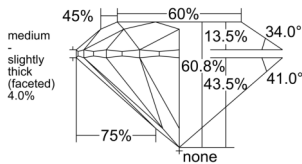

GIA®

FACSIMILE

GIA REPORT

7556225344

Verify this report at GIA.edu

GIA NATURAL DIAMOND DOSSIER®

May 12, 2026
GIA Report Number 7556225344
Shape and Cutting Style ..... Round Brilliant
Measurements ..... 5.11 - 5.13 x 3.11 mm

GRADING RESULTS

Carat Weight ..... 0.50 carat
Color Grade ..... K
Clarity Grade S11
Cut Grade ..... Excellent

ADDITIONAL GRADING INFORMATION

Polish ..... Excellent
Symmetry ..... Excellent
Fluorescence ..... Medium Blue
Clarity Characteristics..... Feather, Cloud, Cavity
Inscription(s): GIA 7556225344

PROPORTIONS

Profile to actual proportions

GRADING SCALES

GIA COLOR SCALE

COLORLESS	D
	E
	F
	G
	H
	I
	J
NEAR COLORLESS	K
	L
Faint	M
	N
	O
	P
	Q
	R
	S
	T
	U
	V
	W
	X
	Y
Light	Z

GIA CLARITY SCALE

FLAWLESS	VERY VERY SLIGHTLY INCLUDED	VS₁	VS₂	SI₁	SI₂	I₁	I₂	I₃			
									VERY SLIGHTLY INCLUDED	SLIGHTLY INCLUDED	INCLUDED

GIA CUT SCALE

EXCELLENT
VERY GOOD
GOOD
FAIR
POOR