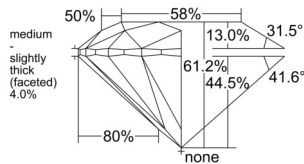

GIA®

FACSIMILE

GIA REPORT 7556225258

Verify this report at GIA.edu

GIA NATURAL DIAMOND DOSSIER®

May 09, 2026
GIA Report Number 7556225258
Shape and Cutting Style ..... Round Brilliant
Measurements ..... 5.13 - 5.15 x 3.15 mm

GRADING RESULTS

Carat Weight ..... 0.50 carat
Color Grade ..... G
Clarity Grade VS2
Cut Grade ..... Excellent

ADDITIONAL GRADING INFORMATION

Polish ..... Excellent
Symmetry ..... Excellent
Fluorescence ..... Medium Blue
Clarity Characteristics ..... Cloud, Crystal
Inscription(s): GIA 7556225258

PROPORTIONS

Profile to actual proportions

GRADING SCALES

GIA COLOR SCALE	GIA CLARITY SCALE	GIA CUT SCALE	
D	FLAWLESS	EXCELLENT	
E	INTERNALLY FLAWLESS		
F		VVS₁	VERY GOOD
G	VVS₂		
H	VS₁	GOOD	
I	VS₂		
J	SI₁	FAIR	
K	SI₂		
L	I₁	POOR	
M			
N			
O	I₂		
P			
Q	I₃		
R			
S			
T			
U			
V			
W			
X			
Y			
Z