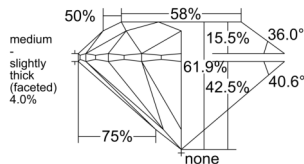

GIA®

FACSIMILE

GIA REPORT

7556222969

Verify this report at GIA.edu

GIA NATURAL DIAMOND DOSSIER®

May 11, 2026
GIA Report Number 7556222969
Shape and Cutting Style ..... Round Brilliant
Measurements ..... 4.69 - 4.72 x 2.91 mm

GRADING RESULTS

Carat Weight ..... 0.40 carat
Color Grade ..... E
Clarity Grade VVS1
Cut Grade ..... Excellent

ADDITIONAL GRADING INFORMATION

Polish ..... Excellent
Symmetry ..... Excellent
Fluorescence ..... Medium Blue
Clarity Characteristics ..... Pinpoint
Inscription(s): GIA 7556222969

PROPORTIONS

Profile to actual proportions

GRADING SCALES

GIA COLOR SCALE	GIA CLARITY SCALE	GIA CUT SCALE
COLOURLESS	FLAWLESS	EXCELLENT
E	INTERNALLY FLAWLESS	
F	VVS₁	VERY GOOD
G		
H	VS₁	GOOD
I		
J	SI₁	FAIR
K		
L	I₁	POOR
M		
N	I₂	
O		
P	I₃	
Q		
R		
S		
T		
U		
V		
W		
X		
Y		
Z