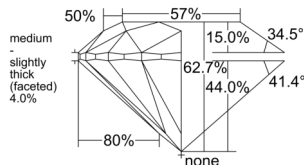

GIA®

FACSIMILE

GIA REPORT

7556218768

Verify this report at GIA.edu

GIA NATURAL DIAMOND DOSSIER®

May 11, 2026
GIA Report Number 7556218768
Shape and Cutting Style ..... Round Brilliant
Measurements ..... 5.36 - 5.39 x 3.37 mm

GRADING RESULTS

Carat Weight ..... 0.60 carat
Color Grade ..... K
Clarity Grade S11
Cut Grade ..... Excellent

ADDITIONAL GRADING INFORMATION

Polish ..... Excellent
Symmetry ..... Excellent
Fluorescence ..... Faint
Clarity Characteristics..... Crystal, Feather, Cloud
Inscription(s): GIA 7556218768

PROPORTIONS

Profile to actual proportions