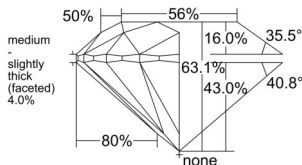

GIA®

FACSIMILE

GIA REPORT 7556217906

Verify this report at GIA.edu

GIA NATURAL DIAMOND DOSSIER®

May 19, 2026
GIA Report Number 7556217906
Shape and Cutting Style ..... Round Brilliant
Measurements ..... 6.07 - 6.15 x 3.86 mm

GRADING RESULTS

Carat Weight ..... 0.90 carat
Color Grade L
Clarity Grade VS2
Cut Grade ..... Excellent

ADDITIONAL GRADING INFORMATION

Polish ..... Excellent
Symmetry ..... Very Good
Fluorescence ..... Faint
Clarity Characteristics.. Crystal, Feather, Cloud, Indented Natural
Inscription(s): GIA 7556217906

PROPORTIONS

GRADING SCALES

GIA COLOR SCALE

COLORED	D
	E
	F
	G
	H
	I
	J
NEAR COLORLESS	K
	L
FAIN	M
	N
	O
	P
VERY LIGHT	Q
	R
	S
	T
	U
	V
	W
	X
	Y
LIGHT	Z

GIA CLARITY SCALE

FLAWLESS	VERY VERY SLIGHTLY INCLUDED	VS₁	VS₂	SI₁	SI₂	I₁	I₂	I₃	
									FLAWLESS
INTERNALLY FLAWLESS	VERY SLIGHTLY INCLUDED								

GIA CUT SCALE

EXCELLENT
VERY GOOD
GOOD
FAIR
POOR