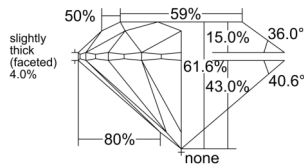

GIA®

FACSIMILE

GIA REPORT 7556213281

Verify this report at GIA.edu

GIA NATURAL DIAMOND DOSSIER®

May 08, 2026
GIA Report Number 7556213281
Shape and Cutting Style ..... Round Brilliant
Measurements ..... 5.89 - 5.95 x 3.65 mm

GRADING RESULTS

Carat Weight ..... 0.80 carat
Color Grade ..... H
Clarity Grade VS1
Cut Grade ..... Excellent

ADDITIONAL GRADING INFORMATION

Polish ..... Excellent
Symmetry ..... Excellent
Fluorescence ..... None
Clarity Characteristics..... Feather, Pinpoint, Cloud
Inscription(s): GIA 7556213281

PROPORTIONS

Profile to actual proportions

GRADING SCALES

GIA COLOR SCALE	GIA CLARITY SCALE	GIA CUT SCALE	
D	FLAWLESS	EXCELLENT	
E	INTERNALLY FLAWLESS		
F		VVS₁	VERY GOOD
G	VVS₂		
H	VS₁	GOOD	
I	VS₂		
J	SI₁	FAIR	
K	SI₂		
L	I₁	POOR	
M			
N			
O	I₂		
P			
Q	I₃		
R			
S			
T			
U			
V			
W			
X			
Y			
Z