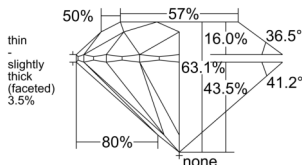

GIA®

FACSIMILE

GIA REPORT

7556211956

Verify this report at GIA.edu

GIA NATURAL DIAMOND DOSSIER®

May 11, 2026
GIA Report Number 7556211956
Shape and Cutting Style ..... Round Brilliant
Measurements ..... 5.64 - 5.66 x 3.57 mm

GRADING RESULTS

Carat Weight ..... 0.70 carat
Color Grade ..... K
Clarity Grade VS2
Cut Grade ..... Excellent

ADDITIONAL GRADING INFORMATION

Polish ..... Excellent
Symmetry ..... Excellent
Fluorescence ..... Faint
Clarity Characteristics..... Crystal, Indented Natural
Inscription(s): GIA 7556211956

PROPORTIONS

GRADING SCALES

GIA COLOR SCALE

COLORLESS	D
	E
	F
	G
	H
	I
	J
NEAR COLORLESS	K
	L
	M
Faint	N
	O
	P
	Q
	R
	S
	T
	U
	V
	W
	X
	Y
Light	Z

GIA CLARITY SCALE

FLAWLESS	VERY VERY SLIGHTLY INCLUDED	VS₁	VS₂	VS₁	VS₂	SI₁	SI₂	I₁	I₂	I₃	
											INTERNALLY FLAWLESS

GIA CUT SCALE

EXCELLENT
VERY GOOD
GOOD
FAIR
POOR