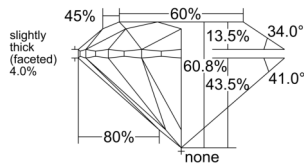

GIA®

FACSIMILE

GIA REPORT

7556211121

Verify this report at GIA.edu

GIA NATURAL DIAMOND DOSSIER®

May 11, 2026
GIA Report Number 7556211121
Shape and Cutting Style ..... Round Brilliant
Measurements ..... 5.08 - 5.12 x 3.10 mm

GRADING RESULTS

Carat Weight ..... 0.50 carat
Color Grade ..... K
Clarity Grade S11
Cut Grade ..... Excellent

ADDITIONAL GRADING INFORMATION

Polish ..... Excellent
Symmetry ..... Excellent
Fluorescence ..... None
Clarity Characteristics..... Crystal, Feather, Cloud
Inscription(s): GIA 7556211121

PROPORTIONS

Profile to actual proportions