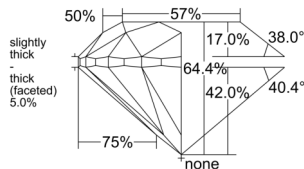

GIA®

FACSIMILE

GIA REPORT

7556205001

Verify this report at GIA.edu

GIA NATURAL DIAMOND DOSSIER®

May 09, 2026
GIA Report Number 7556205001
Shape and Cutting Style ..... Round Brilliant
Measurements ..... 5.53 - 5.56 x 3.57 mm

GRADING RESULTS

Carat Weight ..... 0.70 carat
Color Grade ..... J
Clarity Grade S11
Cut Grade ..... Very Good

ADDITIONAL GRADING INFORMATION

Polish ..... Excellent
Symmetry ..... Excellent
Fluorescence ..... None
Clarity Characteristics ..... Cloud
Inscription(s): GIA 7556205001

PROPORTIONS

Profile to actual proportions