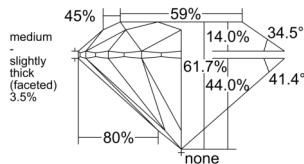

GIA®

FACSIMILE

GIA REPORT

7556204560

Verify this report at GIA.edu

GIA NATURAL DIAMOND DOSSIER®

May 09, 2026
GIA Report Number 7556204560
Shape and Cutting Style ..... Round Brilliant
Measurements ..... 5.09 - 5.12 x 3.15 mm

GRADING RESULTS

Carat Weight ..... 0.50 carat
Color Grade ..... M
Clarity Grade VS1
Cut Grade ..... Excellent

ADDITIONAL GRADING INFORMATION

Polish ..... Excellent
Symmetry ..... Excellent
Fluorescence ..... Faint
Clarity Characteristics ..... Cloud
Inscription(s): GIA 7556204560

PROPORTIONS

Profile to actual proportions