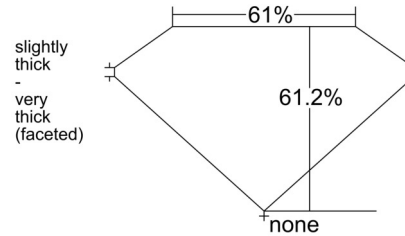

GIA NATURAL DIAMOND GRADING REPORT

May 08, 2026
 GIA Report Number 7556203234
 Shape and Cutting Style Heart Brilliant
 Measurements 6.21 x 6.88 x 4.21 mm

GRADING RESULTS

Carat Weight 1.05 carat
 Color Grade D
 Clarity Grade Internally Flawless

ADDITIONAL GRADING INFORMATION

Polish Excellent
 Symmetry Excellent
 Fluorescence None
 Inscription(s): GIA 7556203234
Comments: Minor details of polish are not shown.

PROPORTIONS

Profile not to actual proportions