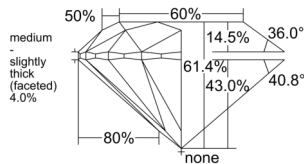

GIA®

FACSIMILE

GIA REPORT

7556200718

Verify this report at GIA.edu

GIA NATURAL DIAMOND DOSSIER®

May 09, 2026
GIA Report Number 7556200718
Shape and Cutting Style ..... Round Brilliant
Measurements ..... 4.75 - 4.79 x 2.93 mm

GRADING RESULTS

Carat Weight ..... 0.41 carat
Color Grade ..... E
Clarity Grade VVS1
Cut Grade ..... Excellent

ADDITIONAL GRADING INFORMATION

Polish ..... Excellent
Symmetry ..... Excellent
Fluorescence ..... Medium Blue
Clarity Characteristics ..... Pinpoint
Inscription(s): GIA 7556200718

PROPORTIONS

Profile to actual proportions

GRADING SCALES

GIA COLOR SCALE

COLORLESS	D
	E
	F
	G
	H
	I
	J
NEAR COLORLESS	K
	L
FAIN	M
	N
	O
	P
VERY LIGHT	Q
	R
	S
	T
	U
	V
	W
	X
	Y
LIGHT	Z

GIA CLARITY SCALE

FLAWLESS	INTERNAL FLAWLESS	
		FLAWLESS
VERY VERY SLIGHTLY INCLUDED	VVS₁	
	VVS₂	
VERY SLIGHTLY INCLUDED	VS₁	
	VS₂	
SLIGHTLY INCLUDED	SI₁	
	SI₂	
INCLUDED	I₁	
	I₂	
	I₃	

GIA CUT SCALE

EXCELLENT
VERY GOOD
GOOD
FAIR
POOR