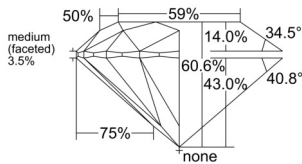

GIA®

FACSIMILE

GIA REPORT

7556199756

Verify this report at GIA.edu

GIA NATURAL DIAMOND DOSSIER®

May 11, 2026
GIA Report Number 7556199756
Shape and Cutting Style ..... Round Brilliant
Measurements ..... 5.14 - 5.17 x 3.12 mm

GRADING RESULTS

Carat Weight ..... 0.51 carat
Color Grade ..... K
Clarity Grade VS1
Cut Grade ..... Excellent

ADDITIONAL GRADING INFORMATION

Polish ..... Excellent
Symmetry ..... Excellent
Fluorescence ..... None
Clarity Characteristics..... Crystal, Needle, Cloud, Pinpoint
Inscription(s): GIA 7556199756

PROPORTIONS

Profile to actual proportions

GRADING SCALES

GIA COLOR SCALE

COLORLESS	D
	E
	F
	G
	H
	I
	J
NEAR COLORLESS	K
	L
	M
	N
	O
	P
	Q
	R
	S
	T
	U
	V
	W
	X
	Y
LIGHT	Z

GIA CLARITY SCALE

GIA CUT SCALE

EXCELLENT
VERY GOOD
GOOD
FAIR
POOR