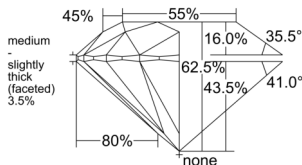

GIA®

FACSIMILE

GIA REPORT 7556192730

Verify this report at GIA.edu

GIA NATURAL DIAMOND DOSSIER®

May 06, 2026
GIA Report Number 7556192730
Shape and Cutting Style ..... Round Brilliant
Measurements ..... 4.70 - 4.74 x 2.95 mm

GRADING RESULTS

Carat Weight ..... 0.40 carat
Color Grade ..... E
Clarity Grade VS1
Cut Grade ..... Excellent

ADDITIONAL GRADING INFORMATION

Polish ..... Excellent
Symmetry ..... Excellent
Fluorescence ..... None
Clarity Characteristics..... Cloud, Needle, Pinpoint
Inscription(s): GIA 7556192730

PROPORTIONS

GRADING SCALES

GIA COLOR SCALE

COLORLESS	D
	E
	F
	G
	H
	I
	J
NEAR COLORLESS	K
	L
FAIN	M
	N
	O
	P
VERY LIGHT	Q
	R
	S
	T
	U
	V
	W
	X
	Y
LIGHT	Z

GIA CLARITY SCALE

FLAWLESS	INTERNAL FLAWLESS	
		FLAWLESS
VERY VERY SLIGHTLY INCLUDED	VVS₁	
	VVS₂	
VERY SLIGHTLY INCLUDED	VS₁	
	VS₂	
SLIGHTLY INCLUDED	SI₁	
	SI₂	
INCLUDED	I₁	
	I₂	
	I₃	

GIA CUT SCALE

EXCELLENT
VERY GOOD
GOOD
FAIR
POOR