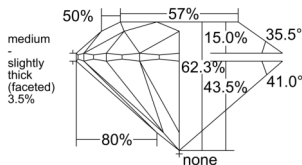

GIA®

FACSIMILE

GIA REPORT

7556192374

Verify this report at GIA.edu

GIA NATURAL DIAMOND DOSSIER®

May 06, 2026
GIA Report Number 7556192374
Shape and Cutting Style ..... Round Brilliant
Measurements ..... 4.31 - 4.34 x 2.70 mm

GRADING RESULTS

Carat Weight ..... 0.31 carat
Color Grade ..... F
Clarity Grade VVS2
Cut Grade ..... Excellent

ADDITIONAL GRADING INFORMATION

Polish ..... Excellent
Symmetry ..... Excellent
Fluorescence ..... Strong Blue
Clarity Characteristics ..... Cloud, Pinpoint
Inscription(s): GIA 7556192374

PROPORTIONS

GRADING SCALES

GIA COLOR SCALE	GIA CLARITY SCALE	GIA CUT SCALE
COLOURLESS	FLAWLESS	EXCELLENT
D	FLAWLESS	
E	INTERNALLY FLAWLESS	VERY GOOD
F	VVS₁	
G	VVS₂	GOOD
H	VS₁	
I	VS₂	FAIR
J	SI₁	
K	SI₂	POOR
L	I₁	
M	I₂	
N	I₃	
O		
P		
Q		
R		
S		
T		
U		
V		
W		
X		
Y		
Z