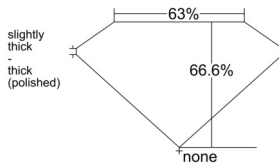

GIA®

FACSIMILE

GIA REPORT 7556190934

Verify this report at GIA.edu

GIA NATURAL DIAMOND DOSSIER®

May 08, 2026
GIA Report Number 7556190934
Shape and Cutting Style ..... Square Emerald Cut
Measurements ..... 4.92 x 4.90 x 3.26 mm

GRADING RESULTS

Carat Weight ..... 0.70 carat
Color Grade ..... F
Clarity Grade VVS1

ADDITIONAL GRADING INFORMATION

Polish ..... Excellent
Symmetry ..... Excellent
Fluorescence ..... None
Clarity Characteristics ..... Pinpoint
Inscription(s): GIA 7556190934

PROPORTIONS

Profile not to actual proportions

GRADING SCALES

GIA COLOR SCALE		GIA CLARITY SCALE			
COLORLESS	D	VERY VERY SLIGHTLY INCLUDED	FLAWLESS		
	E		INTERNALLY FLAWLESS		
	F		VVS₁		
	G		VVS₂		
	NEAR COLORLESS	H	VERY SLIGHTLY INCLUDED	VS₁	
		I		VS₂	
		FAINT	J	SLIGHTLY INCLUDED	S₁
			K		S₂
	L		I₁		
	M		I₂		
N	I₃				
O					
LIGHT	P				
	Q				
	R				
	S				
	T				
	U				
	V				
	W				
X					
Y					
Z