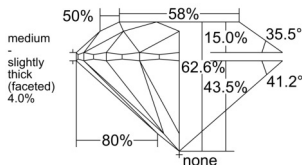

GIA®

FACSIMILE

GIA REPORT 7556189476

Verify this report at GIA.edu

GIA NATURAL DIAMOND DOSSIER®

May 06, 2026
GIA Report Number 7556189476
Shape and Cutting Style ..... Round Brilliant
Measurements ..... 4.52 - 4.55 x 2.84 mm

GRADING RESULTS

Carat Weight ..... 0.36 carat
Color Grade ..... H
Clarity Grade VS1
Cut Grade ..... Excellent

ADDITIONAL GRADING INFORMATION

Polish ..... Excellent
Symmetry ..... Excellent
Fluorescence ..... None
Clarity Characteristics..... Cloud, Pinpoint, Needle
Inspection(s): GIA 7556189476

PROPORTIONS

GRADING SCALES

GIA COLOR SCALE

COLOREDNESS	D
	E
	F
	G
	H
	I
NEAR COLORLESS	J
	K
	L
Faint	M
	N
	O
	P
Very Light	Q
	R
	S
	T
	U
	V
Light	W
	X
	Y
	Z

GIA CLARITY SCALE

FLAWLESS	VERY VERY SLIGHTLY INCLUDED	VS₁	VS₂	VS₁	VS₂	SI₁	SI₂	I₁	I₂	I₃	
											VERY SLIGHTLY INCLUDED
INTERNALLY FLAWLESS											

GIA CUT SCALE

EXCELLENT
VERY GOOD
GOOD
FAIR
POOR