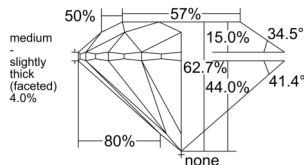

GIA®

FACSIMILE

GIA REPORT 7556188733

Verify this report at GIA.edu

GIA NATURAL DIAMOND DOSSIER®

May 06, 2026
GIA Report Number 7556188733
Shape and Cutting Style ..... Round Brilliant
Measurements ..... 5.05 - 5.08 x 3.17 mm

GRADING RESULTS

Carat Weight ..... 0.50 carat
Color Grade ..... D
Clarity Grade VS1
Cut Grade ..... Excellent

ADDITIONAL GRADING INFORMATION

Polish ..... Excellent
Symmetry ..... Excellent
Fluorescence ..... None
Clarity Characteristics..... Indented Natural, Needle
Inscription(s): GIA 7556188733

PROPORTIONS

GRADING SCALES

GIA COLOR SCALE

COLORESS	D
	E
	F
	G
	H
	I
	J
NEAR COLORESS	K
	L
FANIT	M
	N
	O
	P
VERY LIGHT	Q
	R
	S
	T
	U
	V
	W
	X
	Y
LIGHT	Z

GIA CLARITY SCALE

FLAWLESS	INTERNAL FLAWLESS	
		FLAWLESS
VERY VERY SLIGHTLY INCLUDED	VVS₁	
	VVS₂	
VERY SLIGHTLY INCLUDED	VS₁	
	VS₂	
SLIGHTLY INCLUDED	SI₁	
	SI₂	
INCLUDED	I₁	
	I₂	
	I₃	

GIA CUT SCALE

EXCELLENT
VERY GOOD
GOOD
FAIR
POOR