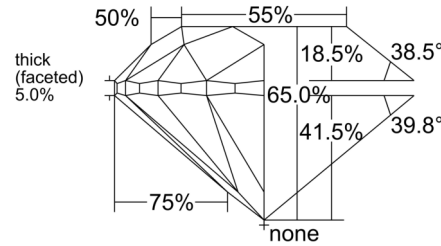

GIA NATURAL DIAMOND GRADING REPORT

May 06, 2026  
 GIA Report Number ..... 7556181688  
 Shape and Cutting Style ..... Round Brilliant  
 Measurements ..... 8.88 - 8.98 x 5.81 mm

GRADING RESULTS

Carat Weight ..... 3.01 carat  
 Color Grade ..... H  
 Clarity Grade ..... VS2  
 Cut Grade ..... Very Good

PROPORTIONS

Profile to actual proportions

CLARITY CHARACTERISTICS

KEY TO SYMBOLS\*

- Crystal
- ◡ Indented Natural
- ∩ Feather
- △ Natural
- Pinpoint
- ∖ Needle

\* Red symbols denote internal characteristics (inclusions). Green or black symbols denote external characteristics (blemishes). Diagram is an approximate representation of the diamond, and symbols shown indicate type, position, and approximate size of clarity characteristics. All clarity characteristics may not be shown. Details of finish are not shown.