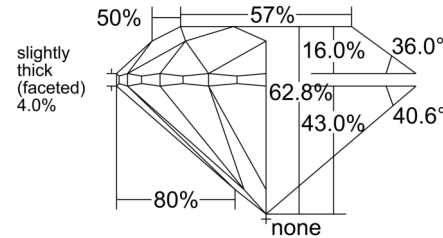

GIA NATURAL DIAMOND GRADING REPORT

May 05, 2026
GIA Report Number 7556179582
Shape and Cutting Style ..... Round Brilliant
Measurements ..... 6.29 - 6.35 x 3.97 mm

GRADING RESULTS

Carat Weight ..... 1.00 carat
Color Grade ..... H
Clarity Grade SI2
Cut Grade ..... Excellent

ADDITIONAL GRADING INFORMATION

Polish ..... Excellent
Symmetry ..... Excellent
Fluorescence ..... None
Inscription(s): GIA 7556179582

Comments: Pinpoints are not shown. Surface graining is not shown.

PROPORTIONS

Profile to actual proportions