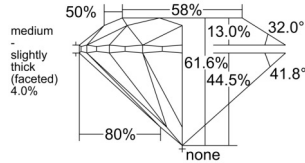

GIA®

FACSIMILE

GIA REPORT

7556179214

Verify this report at GIA.edu

GIA NATURAL DIAMOND DOSSIER®

May 05, 2026
GIA Report Number 7556179214
Shape and Cutting Style ..... Round Brilliant
Measurements ..... 4.83 - 4.85 x 2.98 mm

GRADING RESULTS

Carat Weight ..... 0.42 carat
Color Grade ..... E
Clarity Grade VVS2
Cut Grade ..... Excellent

ADDITIONAL GRADING INFORMATION

Polish ..... Excellent
Symmetry ..... Excellent
Fluorescence ..... None
Clarity Characteristics..... Cloud, Pinpoint, Surface Graining
Inscription(s): GIA 7556179214

PROPORTIONS

Profile to actual proportions

GRADING SCALES

GIA COLOR SCALE

COLORLESS	D
	E
	F
	G
	H
	I
	J
NEAR COLORLESS	K
	L
FAIN	M
	N
	O
	P
	Q
VERY LIGHT	R
	S
	T
	U
	V
	W
	X
	Y
LIGHT	Z

GIA CLARITY SCALE

	FLAWLESS
	INTERNALLY FLAWLESS
VERY VERY SLIGHTLY INCLUDED	VVS₁
	VVS₂
VERY SLIGHTLY INCLUDED	VS₁
	VS₂
SLIGHTLY INCLUDED	SI₁
	SI₂
	I₁
	I₂
INCLUDED	I₃

GIA CUT SCALE

	EXCELLENT
	VERY GOOD
	GOOD
	FAIR
	POOR