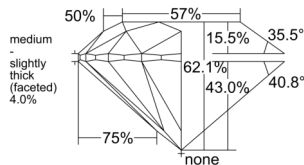

GIA®

FACSIMILE

GIA REPORT 7556169339

Verify this report at GIA.edu

GIA NATURAL DIAMOND DOSSIER®

May 06, 2026
GIA Report Number 7556169339
Shape and Cutting Style ..... Round Brilliant
Measurements ..... 4.73 - 4.77 x 2.95 mm

GRADING RESULTS

Carat Weight ..... 0.41 carat
Color Grade ..... F
Clarity Grade VS1
Cut Grade ..... Excellent

ADDITIONAL GRADING INFORMATION

Polish ..... Excellent
Symmetry ..... Excellent
Fluorescence ..... None
Clarity Characteristics ..... Cloud, Pinpoint
Inscription(s): GIA 7556169339

PROPORTIONS

Profile to actual proportions

GRADING SCALES

GIA COLOR SCALE

COLORLESS	D
	E
	F
	G
	H
	I
	J
NEAR COLORLESS	K
	L
FAIN	M
	N
	O
	P
VERY LIGHT	Q
	R
	S
	T
	U
	V
	W
	X
	Y
LIGHT	Z

GIA CLARITY SCALE

FLAWLESS	INTERNAL FLAWLESS	
		FLAWLESS
VERY VERY SLIGHTLY INCLUDED	VVS₁	
	VVS₂	
VERY SLIGHTLY INCLUDED	VS₁	
	VS₂	
SLIGHTLY INCLUDED	SI₁	
	SI₂	
INCLUDED	I₁	
	I₂	
	I₃	

GIA CUT SCALE

EXCELLENT
VERY GOOD
GOOD
FAIR
POOR