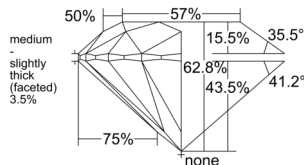

GIA®

FACSIMILE

GIA REPORT

7556168963

Verify this report at GIA.edu

GIA NATURAL DIAMOND DOSSIER®

May 02, 2026
GIA Report Number 7556168963
Shape and Cutting Style ..... Round Brilliant
Measurements ..... 5.04 - 5.08 x 3.18 mm

GRADING RESULTS

Carat Weight ..... 0.50 carat
Color Grade ..... F
Clarity Grade S11
Cut Grade ..... Excellent

ADDITIONAL GRADING INFORMATION

Polish ..... Excellent
Symmetry ..... Excellent
Fluorescence ..... None
Clarity Characteristics ..... Crystal, Feather
Inscription(s): GIA 7556168963

PROPORTIONS

GRADING SCALES

GIA COLOR SCALE

COLORED	D
	E
	F
	G
	H
	I
	J
NEAR COLORLESS	K
	L
Faint	M
	N
	O
	P
	Q
	R
	S
	T
	U
	V
	W
	X
	Y
Light	Z

GIA CLARITY SCALE

FLAWLESS	VERY VERY SLIGHTLY INCLUDED	VVS₁	VVS₂	VS₁	VS₂	S1₁	S1₂	I₁	I₂	I₃	
											INTERNAL FLAWLESS

GIA CUT SCALE

EXCELLENT
VERY GOOD
GOOD
FAIR
POOR