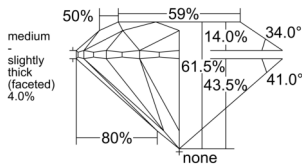

GIA®

FACSIMILE

GIA REPORT 7556168047

Verify this report at GIA.edu

GIA NATURAL DIAMOND DOSSIER®

May 02, 2026
GIA Report Number 7556168047
Shape and Cutting Style ..... Round Brilliant
Measurements ..... 4.75 - 4.77 x 2.93 mm

GRADING RESULTS

Carat Weight ..... 0.41 carat
Color Grade ..... G
Clarity Grade VS1
Cut Grade ..... Excellent

ADDITIONAL GRADING INFORMATION

Polish ..... Excellent
Symmetry ..... Excellent
Fluorescence ..... None
Clarity Characteristics..... Crystal, Cloud, Needle, Pinpoint
Inscription(s): GIA 7556168047

PROPORTIONS

Profile to actual proportions

GRADING SCALES

GIA COLOR SCALE

COLORLESS	D
	E
	F
	G
	H
	I
	J
NEAR COLORLESS	K
	L
Faint	M
	N
	O
	P
	Q
	R
	S
	T
	U
	V
	W
	X
	Y
Light	Z

GIA CLARITY SCALE

FLAWLESS	INTERNAL FLAWLESS	
		FLAWLESS
VERY VERY SLIGHTLY INCLUDED	VVS₁	
	VVS₂	
VERY SLIGHTLY INCLUDED	VS₁	
	VS₂	
SLIGHTLY INCLUDED	SI₁	
	SI₂	
INCLUDED	I₁	
	I₂	
	I₃	

GIA CUT SCALE

EXCELLENT
VERY GOOD
GOOD
FAIR
POOR