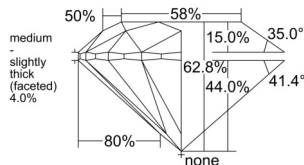

GIA®

FACSIMILE

GIA REPORT

7556168011

Verify this report at GIA.edu

GIA NATURAL DIAMOND DOSSIER®

May 02, 2026
GIA Report Number 7556168011
Shape and Cutting Style ..... Round Brilliant
Measurements ..... 4.79 - 4.81 x 3.02 mm

GRADING RESULTS

Carat Weight ..... 0.43 carat
Color Grade ..... D
Clarity Grade VVS2
Cut Grade ..... Excellent

ADDITIONAL GRADING INFORMATION

Polish ..... Excellent
Symmetry ..... Excellent
Fluorescence ..... None
Clarity Characteristics ..... Pinpoint, Cloud
Inscription(s): GIA 7556168011

PROPORTIONS

Profile to actual proportions

GRADING SCALES

GIA COLOR SCALE

COLORESS	D
	E
	F
	G
	H
	I
	J
NEAR COLORESS	K
	L
Faint	M
	N
	O
	P
Very Light	Q
	R
	S
	T
	U
	V
Light	W
	X
	Y
	Z

GIA CLARITY SCALE

VERY VERY SLIGHTLY INCLUDED	FLAWLESS
	INTERNALLY FLAWLESS
VERY SLIGHTLY INCLUDED	VVS₁
	VVS₂
SLIGHTLY INCLUDED	VS₁
	VS₂
INCLUDED	SI₁
	SI₂
	I₁
	I₂
	I₃

GIA CUT SCALE

EXCELLENT
VERY GOOD
GOOD
FAIR
POOR