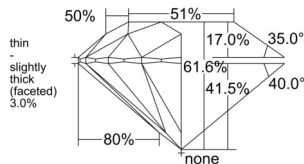

GIA®

FACSIMILE

GIA REPORT

7556162442

Verify this report at GIA.edu

GIA NATURAL DIAMOND DOSSIER®

May 05, 2026
GIA Report Number 7556162442
Shape and Cutting Style ..... Round Brilliant
Measurements ..... 5.11 - 5.14 x 3.16 mm

GRADING RESULTS

Carat Weight ..... 0.50 carat
Color Grade ..... E
Clarity Grade VS1
Cut Grade ..... Very Good

ADDITIONAL GRADING INFORMATION

Polish ..... Excellent
Symmetry ..... Good
Fluorescence ..... Strong Blue
Clarity Characteristics ..... Crystal, Feather
Inscription(s): GIA 7556162442

PROPORTIONS

Profile to actual proportions