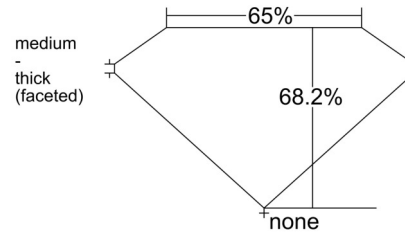

GIA NATURAL DIAMOND GRADING REPORT

May 06, 2026
 GIA Report Number 7556160285
 Shape and Cutting Style Oval Brilliant
 Measurements 8.30 x 5.92 x 4.04 mm

GRADING RESULTS

Carat Weight 1.31 carat
 Color Grade F
 Clarity Grade SI2

PROPORTIONS

Profile not to actual proportions

CLARITY CHARACTERISTICS

KEY TO SYMBOLS*

-  Twinning Wisp
-  Needle
-  Crystal
-  Feather
-  Cloud

* Red symbols denote internal characteristics (inclusions). Green or black symbols denote external characteristics (blemishes). Diagram is an approximate representation of the diamond, and symbols shown indicate type, position, and approximate size of clarity characteristics. All clarity characteristics may not be shown. Details of finish are not shown.