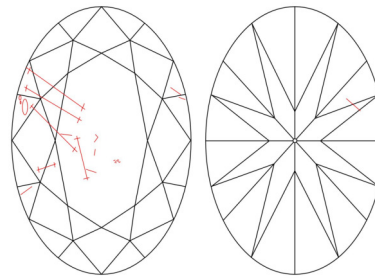

GIA NATURAL DIAMOND GRADING REPORT

May 06, 2026
 GIA Report Number 7556160285
 Shape and Cutting Style Oval Brilliant
 Measurements 8.30 x 5.92 x 4.04 mm

GRADING RESULTS

Carat Weight 1.31 carat
 Color Grade F
 Clarity Grade SI2

ADDITIONAL GRADING INFORMATION

Polish Excellent
 Symmetry Excellent
 Fluorescence Medium Blue
 Inscription(s): GIA 7556160285

Comments: Additional twinning wisps, additional clouds, pinpoints and surface graining are not shown.

PROPORTIONS

Profile not to actual proportions

CLARITY CHARACTERISTICS

KEY TO SYMBOLS*

-  Twinning Wisp
-  Needle
-  Crystal
-  Feather
-  Cloud

* Red symbols denote internal characteristics (inclusions). Green or black symbols denote external characteristics (blemishes). Diagram is an approximate representation of the diamond, and symbols shown indicate type, position, and approximate size of clarity characteristics. All clarity characteristics may not be shown. Details of finish are not shown.