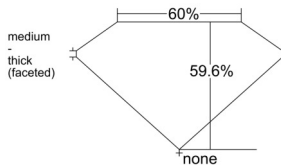

GIA®

FACSIMILE

GIA REPORT 7556157471

Verify this report at GIA.edu

GIA NATURAL DIAMOND DOSSIER®

April 30, 2026
GIA Report Number 7556157471
Shape and Cutting Style ..... Heart Brilliant
Measurements ..... 5.26 x 6.20 x 3.70 mm

GRADING RESULTS

Carat Weight ..... 0.70 carat
Color Grade ..... D
Clarity Grade SI1

ADDITIONAL GRADING INFORMATION

Polish ..... Excellent
Symmetry ..... Very Good
Fluorescence ..... None
Clarity Characteristics ..... Feather
Inscription(s): GIA 7556157471

PROPORTIONS

Profile not to actual proportions

GRADING SCALES

GIA COLOR SCALE		GIA CLARITY SCALE	
COLORLESS	D	VERY VERY SLIGHTLY INCLUDED	FLAWLESS
	E		INTERNALLY FLAWLESS
	F		VVS₁
	G		VVS₂
	H		VS₁
	I		VS₂
	J		SI₁
	K		SI₂
	L		I₁
	M		I₂
NEAR COLORLESS	N	SLIGHTLY INCLUDED	I₃
	O		
	P		
	Q		
FAINT	R		
	S		
	T		
	U		
VERT LIGHT	V		
	W		
	X		
	Y		
LIGHT	Z