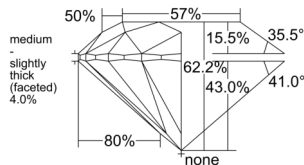

GIA®

FACSIMILE

GIA REPORT

7556152563

Verify this report at GIA.edu

GIA NATURAL DIAMOND DOSSIER®

May 02, 2026
GIA Report Number 7556152563
Shape and Cutting Style ..... Round Brilliant
Measurements ..... 5.13 - 5.16 x 3.20 mm

GRADING RESULTS

Carat Weight ..... 0.52 carat
Color Grade ..... E
Clarity Grade S11
Cut Grade ..... Excellent

ADDITIONAL GRADING INFORMATION

Polish ..... Excellent
Symmetry ..... Excellent
Fluorescence ..... None
Clarity Characteristics ..... Cloud, Feather, Cavity
Inscription(s): GIA 7556152563

PROPORTIONS

Profile to actual proportions