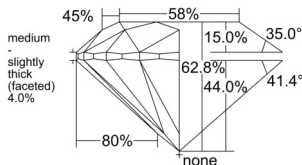

GIA®

FACSIMILE

GIA REPORT

7556143953

Verify this report at GIA.edu

GIA NATURAL DIAMOND DOSSIER®

April 30, 2026
GIA Report Number 7556143953
Shape and Cutting Style ..... Round Brilliant
Measurements ..... 5.46 - 5.50 x 3.44 mm

GRADING RESULTS

Carat Weight ..... 0.63 carat
Color Grade ..... K
Clarity Grade VS1
Cut Grade ..... Excellent

ADDITIONAL GRADING INFORMATION

Polish ..... Excellent
Symmetry ..... Excellent
Fluorescence ..... None
Clarity Characteristics ..... Feather, Pinpoint
Inscription(s): GIA 7556143953

PROPORTIONS

Profile to actual proportions

GRADING SCALES

GIA COLOR SCALE

COLORLESS	D
	E
	F
	G
	H
	I
	J
NEAR COLORLESS	K
	L
FAIN	M
	N
	O
	P
VERY LIGHT	Q
	R
	S
	T
	U
	V
	W
	X
	Y
LIGHT	Z

GIA CLARITY SCALE

FLAWLESS	INTERNAL FLAWLESS	
		FLAWLESS
VERY VERY SLIGHTLY INCLUDED	VVS₁	
	VVS₂	
VERY SLIGHTLY INCLUDED	VS₁	
	VS₂	
SLIGHTLY INCLUDED	SI₁	
	SI₂	
INCLUDED	I₁	
	I₂	
	I₃	

GIA CUT SCALE

EXCELLENT
VERY GOOD
GOOD
FAIR
POOR