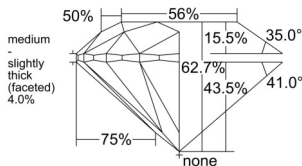

GIA®

FACSIMILE

GIA REPORT 7556143143

Verify this report at GIA.edu

GIA NATURAL DIAMOND DOSSIER®

April 29, 2026
GIA Report Number 7556143143
Shape and Cutting Style ..... Round Brilliant
Measurements ..... 5.63 - 5.67 x 3.54 mm

GRADING RESULTS

Carat Weight ..... 0.70 carat
Color Grade ..... G
Clarity Grade S11
Cut Grade ..... Excellent

ADDITIONAL GRADING INFORMATION

Polish ..... Excellent
Symmetry ..... Excellent
Fluorescence ..... None
Clarity Characteristics ..... Crystal, Feather
Inscription(s): GIA 7556143143

PROPORTIONS

Profile to actual proportions