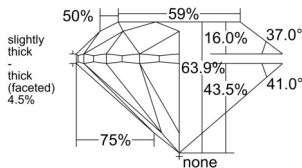

GIA®

FACSIMILE

GIA REPORT 7556142742

Verify this report at GIA.edu

GIA NATURAL DIAMOND DOSSIER®

April 29, 2026
GIA Report Number 7556142742
Shape and Cutting Style ..... Round Brilliant
Measurements ..... 5.54 - 5.61 x 3.56 mm

GRADING RESULTS

Carat Weight ..... 0.70 carat
Color Grade I
Clarity Grade VS1
Cut Grade ..... Very Good

ADDITIONAL GRADING INFORMATION

Polish ..... Very Good
Symmetry ..... Very Good
Fluorescence ..... Faint
Clarity Characteristics..... Cloud, Needle, Pinpoint
Inscription(s): GIA 7556142742

PROPORTIONS

Profile to actual proportions