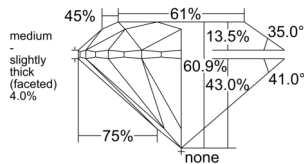

GIA®

FACSIMILE

GIA REPORT

7556142563

Verify this report at GIA.edu

GIA NATURAL DIAMOND DOSSIER®

April 29, 2026
GIA Report Number 7556142563
Shape and Cutting Style ..... Round Brilliant
Measurements ..... 5.08 - 5.11 x 3.10 mm

GRADING RESULTS

Carat Weight ..... 0.50 carat
Color Grade ..... G
Clarity Grade VS1
Cut Grade ..... Excellent

ADDITIONAL GRADING INFORMATION

Polish ..... Excellent
Symmetry ..... Excellent
Fluorescence ..... None
Clarity Characteristics..... Cloud, Crystal, Needle, Pinpoint
Inscription(s): GIA 7556142563

PROPORTIONS

Profile to actual proportions

GRADING SCALES

GIA COLOR SCALE

COLORLESS	D
	E
	F
	G
	H
	I
	J
NEAR COLORLESS	K
	L
Faint	M
	N
	O
	P
	Q
Very Light	R
	S
	T
	U
	V
	W
	X
	Y
Light	Z

GIA CLARITY SCALE

FLAWLESS	INTERNAL FLAWLESS	
VERY VERY SLIGHTLY INCLUDED	VVS₁	
	VVS₂	
VERY SLIGHTLY INCLUDED	VS₁	
	VS₂	
SLIGHTLY INCLUDED	SI₁	
	SI₂	
INCLUDED	I₁	
	I₂	
	I₃	

GIA CUT SCALE

EXCELLENT	
VERY GOOD	
GOOD	
FAIR	
POOR