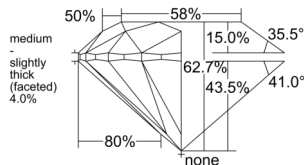

GIA®

FACSIMILE

GIA REPORT

7556138591

Verify this report at GIA.edu

GIA NATURAL DIAMOND DOSSIER®

April 29, 2026
GIA Report Number 7556138591
Shape and Cutting Style ..... Round Brilliant
Measurements ..... 5.35 - 5.39 x 3.37 mm

GRADING RESULTS

Carat Weight ..... 0.60 carat
Color Grade ..... E
Clarity Grade VVS1
Cut Grade ..... Excellent

ADDITIONAL GRADING INFORMATION

Polish ..... Excellent
Symmetry ..... Excellent
Fluorescence ..... None
Clarity Characteristics ..... Cloud, Pinpoint
Inscription(s): GIA 7556138591

PROPORTIONS

Profile to actual proportions

GRADING SCALES

GIA COLOR SCALE

COLOURLESS	D
	E
	F
	G
	H
	I
	J
NEAR COLOURLESS	K
	L
Faint	M
	N
	O
	P
	Q
	R
	S
	T
	U
	V
	W
	X
	Y
Light	Z

GIA CLARITY SCALE

FLAWLESS	INTERNAL FLAWLESS	EXCELLENT	
VERY VERY SLIGHTLY INCLUDED	VVS₁	VERY GOOD	
	VVS₂		
VERY SLIGHTLY INCLUDED	VS₁	GOOD	
	VS₂		
SLIGHTLY INCLUDED	SI₁	FAIR	
	SI₂		
INCLUDED	I₁	POOR	
	I₂		
	I₃