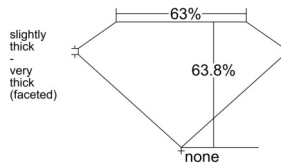

GIA®

FACSIMILE

GIA REPORT

7556136166

Verify this report at GIA.edu

GIA NATURAL DIAMOND DOSSIER®

April 30, 2026
GIA Report Number 7556136166
Shape and Cutting Style ..... Pear Brilliant
Measurements ..... 7.50 x 4.69 x 2.99 mm

GRADING RESULTS

Carat Weight ..... 0.64 carat
Color Grade ..... M
Clarity Grade VVS1

ADDITIONAL GRADING INFORMATION

Polish ..... Excellent
Symmetry ..... Excellent
Fluorescence ..... None
Clarity Characteristics ..... Cavity
Inscription(s): GIA 7556136166

PROPORTIONS

Profile not to actual proportions

GRADING SCALES

GIA COLOR SCALE		GIA CLARITY SCALE			
COLORLESS	D	VERY VERY SLIGHTLY INCLUDED	FLAWLESS		
	E		INTERNALLY FLAWLESS		
	F	VERY SLIGHTLY INCLUDED	VVS₁		
	G		VVS₂		
	H		VS₁		
	NEAR COLORLESS	I	SLIGHTLY INCLUDED	VS₂	
		J		SI₁	
		FAINT	K	INCLUDED	SI₂
			L		I₁
			M		I₂
VERT LIGHT	N		LIGHT	I₃	
	O				
	P				
	Q				
	R				
	S				
LIGHT	T				
	U				
	V				
	W				
	X				
Y					
Z